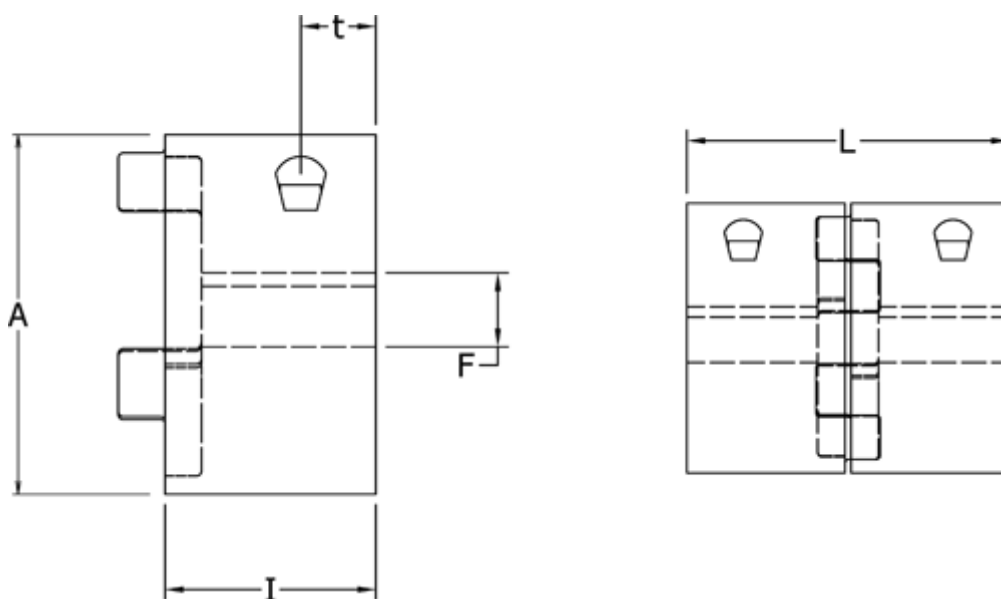

Article number: 3335024M008

Description: Clamping Hub Klonex ES 24/28
ALU Aluminium, Bore 8H7 mm

Measures

A = 55
F = 8
I = 30
L = 78
t = 12.0